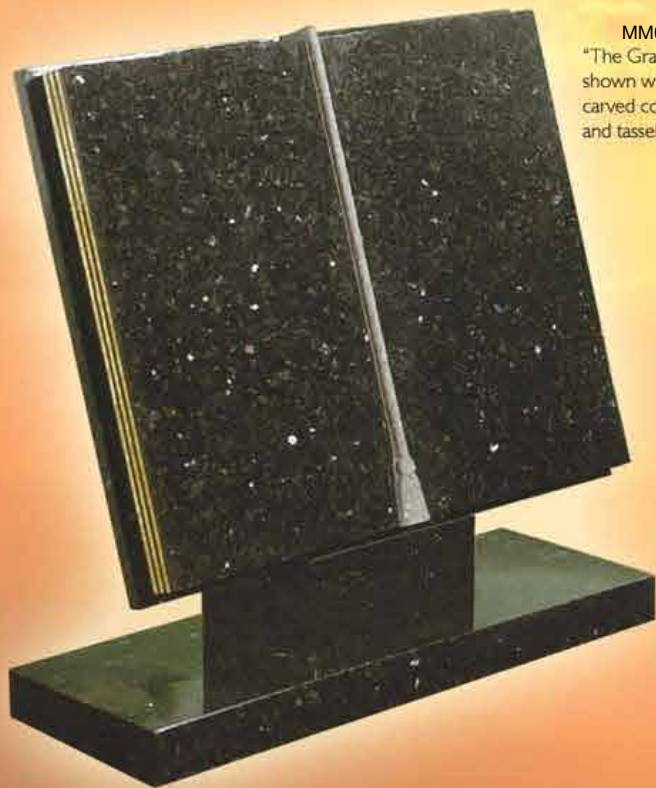

MM041
"The Grand Book"
shown with hand
carved cord
and tassel

MM042
"The Penrith"
Shown in Britz Grey
honed / matt
finish, suitable for
churchyards

MM043
"The Fairford"
An exquisite hand-
carved angel
memorial