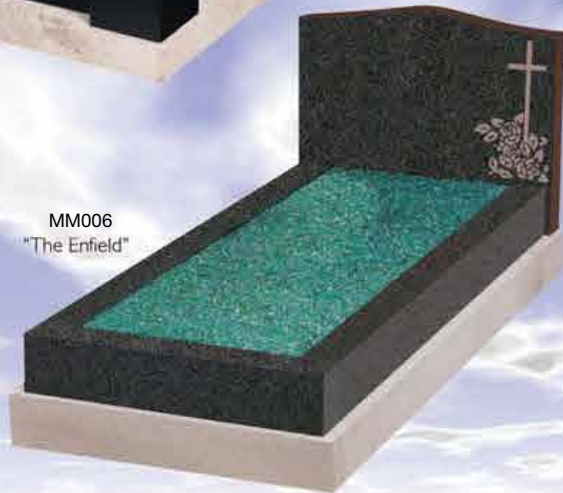

MM006
"The Enfield"