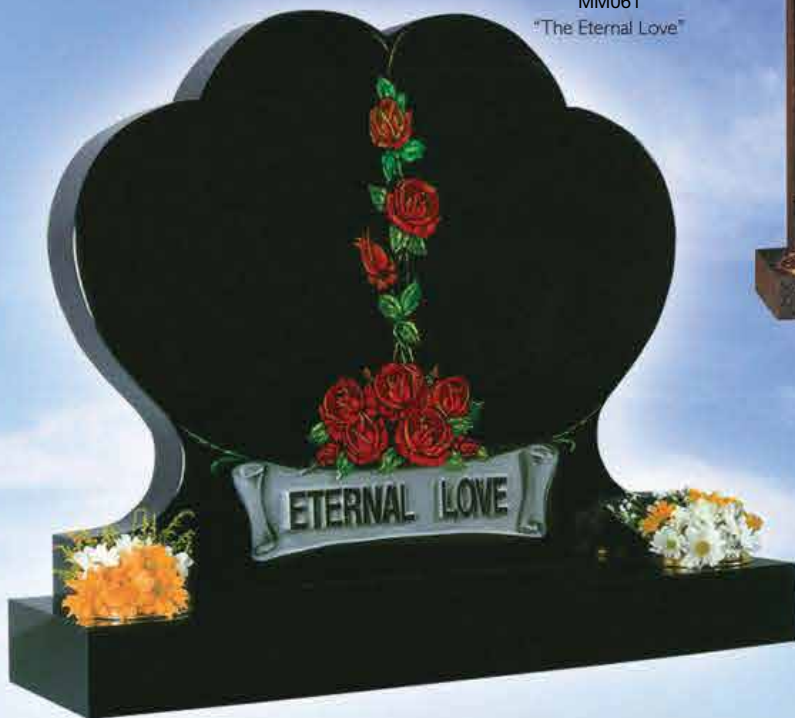

CJS 6
Peon Top

CJS 7
Offset Peon Top

CJS 8
Peon with Checks

CJS 9
Square Top and
Splayed Corners

CJS 10
Square Top
Gothic Shoulders

*All memorials are available in any colour of
your choice, with or without carving.*