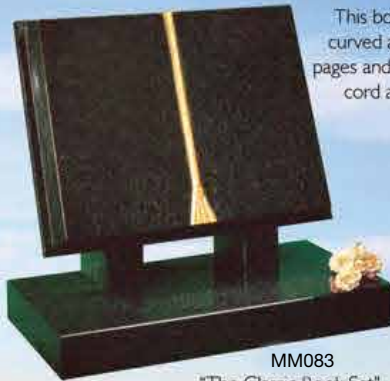

This book set has
curved and shaped
pages and hand carved
cord and tassel

MM083
"The Classic Book Set"