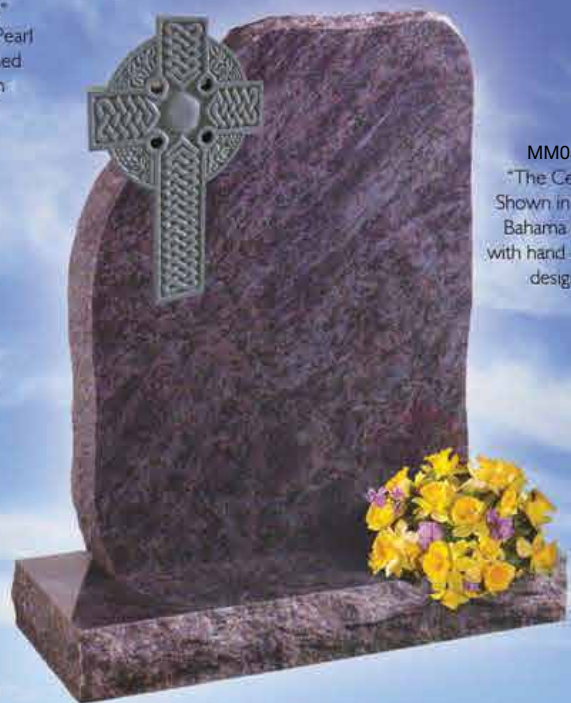

MM052
"The Hayle"
Show in Blue Pearl
with unpolished
rope design

MM055
"The Celtic"
Shown in Dark
Bahama Blue
with hand carved
design