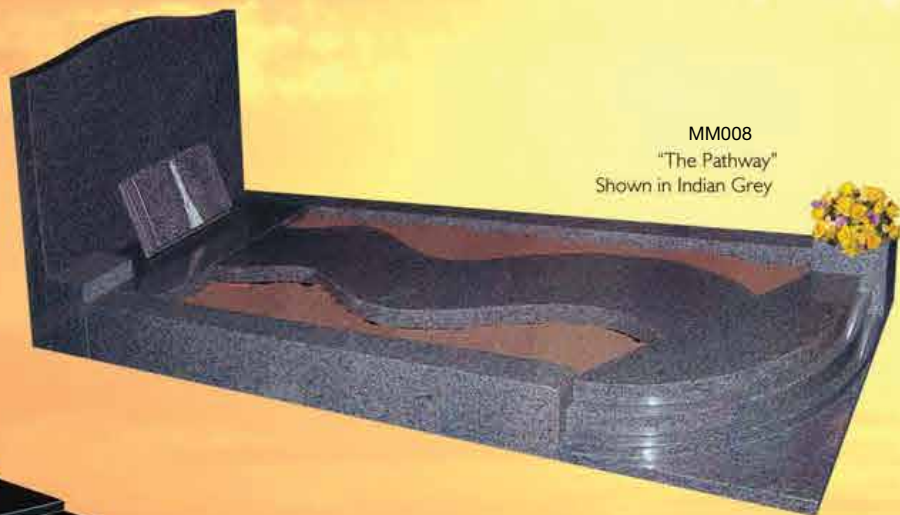

MM003
"The Polished Rope"

A polished rope design memorial with matching kerbs, complemented with an optional laser etched photograph. Shown in Khammam Ebony Black

All memorials are available in various colours. Pictures shown are for illustration purposes only.

MM004
"The Chatham"

MM005
"The Dunstable"

MM006
"The Enfield"

MM007
"The Seaton"

"Where the location lends itself,
a kerb set can be added to most
memorials, giving a grand and
impressive effect"

MM008
"The Pathway"
Shown in Indian Grey